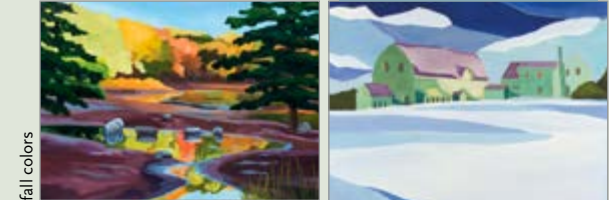

Acadia Water Views 312856

jordan pond
view
park loop

bass harbor
other cliffs

Scenic
Acadia

The Seasons 311859

dancing light
marsh view

fall colors
granite farm

Coastal Towns 311851

afternoon
the vineyard

coastal village
family outing

Harbor Views 311822

four rowboats
dinghies

view
opera house

Travels in Acadia 312840

carriage path
bass harbor light
stone bridge
cadillac view

Designer Card Sets