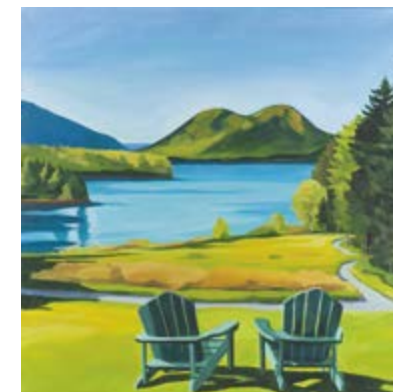

Jordan Pond 642270