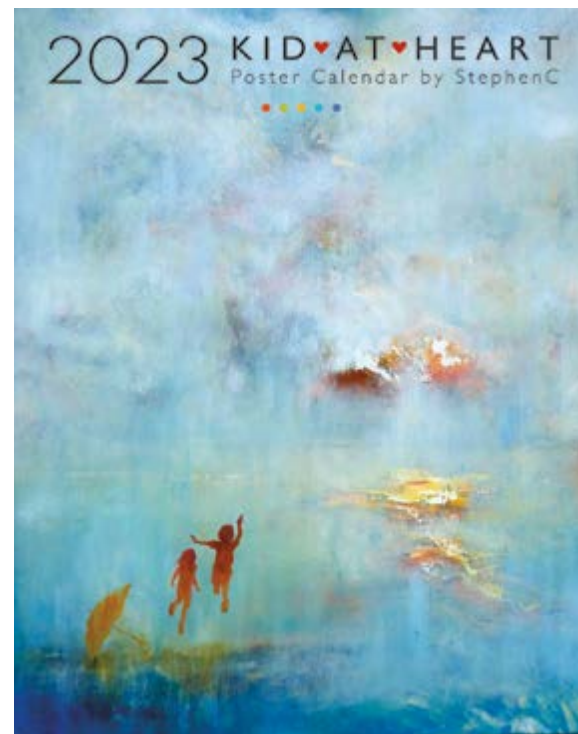

Stephen C

KID AT HEART CALENDAR

"I may age, but, my heart and mind will forever be set as a kid." ~ unknown

Poster Calendar 105023
11"x14" single sheets, suitable for framing.

Artist Prints
on paper or metal
are available in
standard sizes.
Please see online
image catalog.

Catherine Breer

ACADIA CALENDAR

This calendar is a celebration of the beauty of Acadia National Park. Catherine noted, "The natural beauty and diversity of Acadia never ceases to amaze me, and has always been an inspiration to me as an artist."

Poster Calendar 102023
11"x14" single sheets, suitable for framing.

Desk Calendar 112023
5"x7" single sheets, suitable for framing.

Display Calendar 122023
4.5"x5.5" single sheets in a plexi case that folds back into an easel display stand.