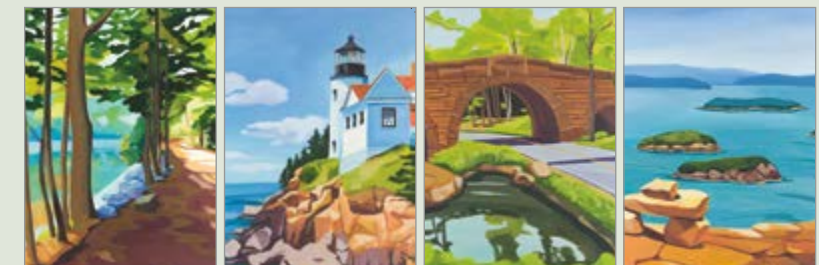

Acadia Water Views 312856

jordan pond
view
park loop

bass harbor
other cliffs

Scenic
Acadia

The Seasons 311859

dancing light
marsh view

fall colors
granite farm

Coastal Towns 311851

afternoon
the vineyard

coastal village
family outing

Harbor Views 311822

four rowboats
dinghies

view
opera house

Travels in Acadia 312840

carriage path
bass harbor light
stone bridge
cadillac view

Designer Card Sets

Puzzles

18"X24.5", 672 PIECES, AND HOURS OF FUN

Colors of Leisure 401181

Colors of Boats 401112

Colors of Garden 402268

Colors of Monarchs 406601

Colors of Moonlight 401260

Colors of Imagination 406604