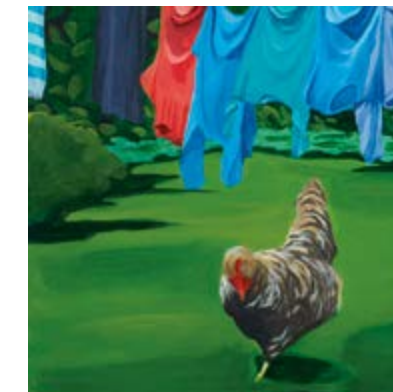

Puzzles

18"X24.5", 672 PIECES, AND HOURS OF FUN

Colors of Leisure 401181

Colors of Boats 401112

Colors of Garden 402268

Colors of Monarchs 406601

Colors of Moonlight 401260

Colors of Imagination 406604

Catherine Breer Display Trivets

6" X 6" X 1/4" TILE ON DISPLAY EASEL OR TRIVET CORK PAD

View from Cadillac 642269

Jordan Pond 642270

Rooster 641193

Not your average tiles.
Our Display Tiles can
double as Trivets.
Matte surface with
a tough scratch-
resistant finish.
Printed in the USA.