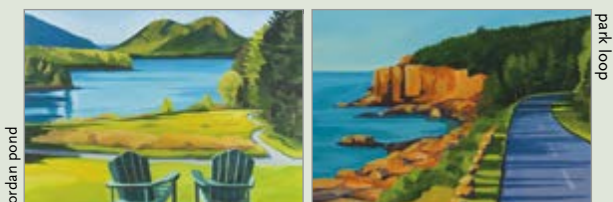

Coastal Romance
New England Charm

Romancing the Lighthouse 311852

heron neck light
tenants light
bass harbor light
chatham lighthouse

Romancing the Boat 311853

boat in cove
beached boats
schooner
reflections

Acadia Water Views 312856

jordan pond
view
park loop

bass harbor
other cliffs

Scenic
Acadia

The Seasons 311859

dancing light
marsh view

fall colors
granite farm

Coastal Towns 311851

afternoon
the vineyard

coastal village
family outing

Harbor Views 311822

four rowboats
dinghies

view
opera house

Travels in Acadia 312840

carriage path
bass harbor light
stone bridge
cadillac view

Designer Card Sets